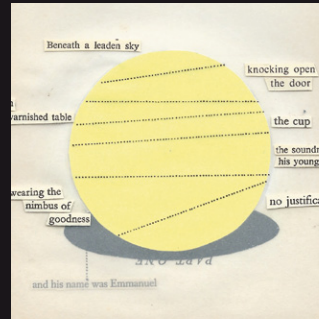

# As Above So Below

An exhibition exploring mysticism in art  
alongside the conference Art and  
Articulation

Julian Dourado  
Ellen Hausner  
Matthew Kay  
Francesca Nella

8–9 January, 2016

**Private View**  
Friday 8 January, 7–8 pm